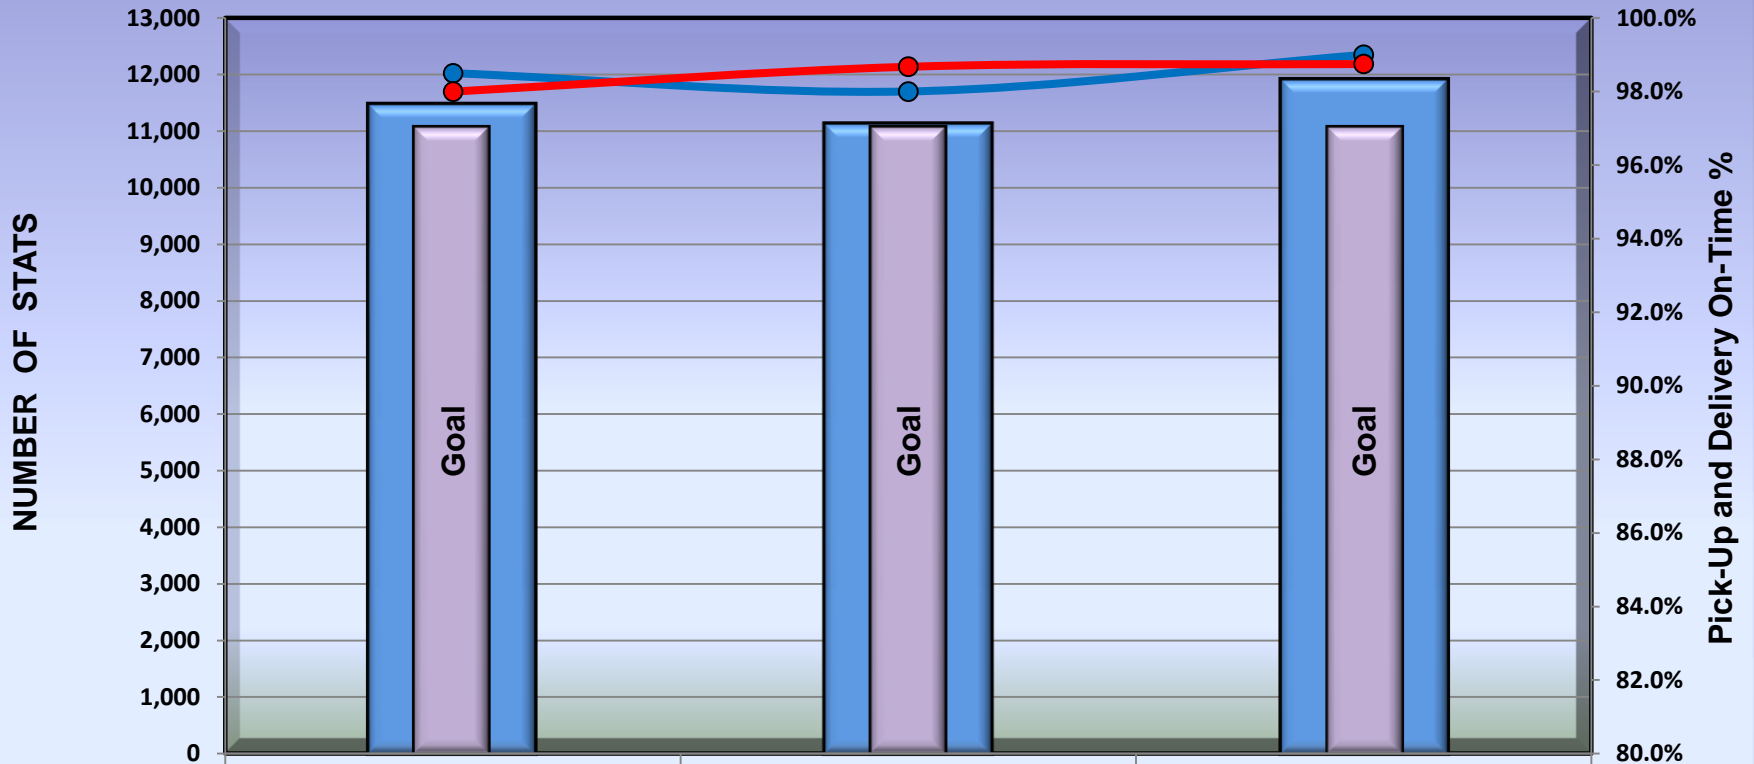

Priority Dispatch, Inc. Performance Metrics

	Oct	Nov	Dec
# of Orders	11,452	11,106	11,886
Goal	97.0%	97.0%	97.0%
Pick Up On-Time %	98.50%	98.00%	99.00%
Delivery On-Time %	98.00%	98.68%	98.75%

This graph, and its contents, contains privileged information and is for the sole use of Priority Dispatch. Any unauthorized use or distribution is prohibited.